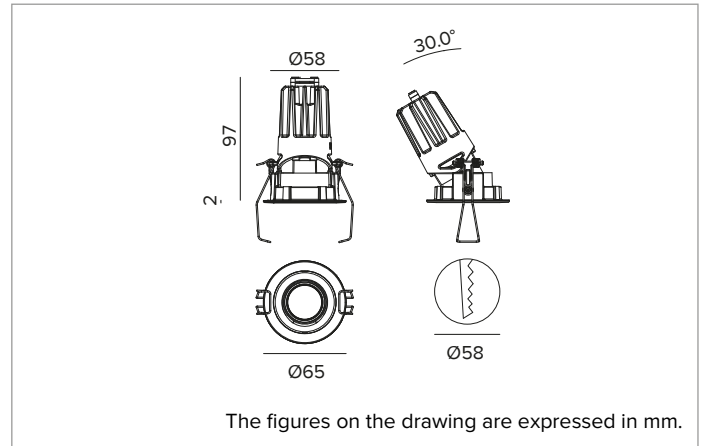

## Adjustable recessed LED projector in a trim version

	3000K	H(m)	D(m)	Emax(lx)		
	Ra90			53°		
	Fixture Power	10W	1	0.99	1188	
	Source Flux	1171lm	2	1.99	297	
	Fixture Flux	857lm	3	2.98	132	
	Efficacy	88lm/W	4	3.98	74	
TS1336	I <sub>max</sub> =1022cd/klm	I <sub>max</sub>	1197cd	5	4.97	48